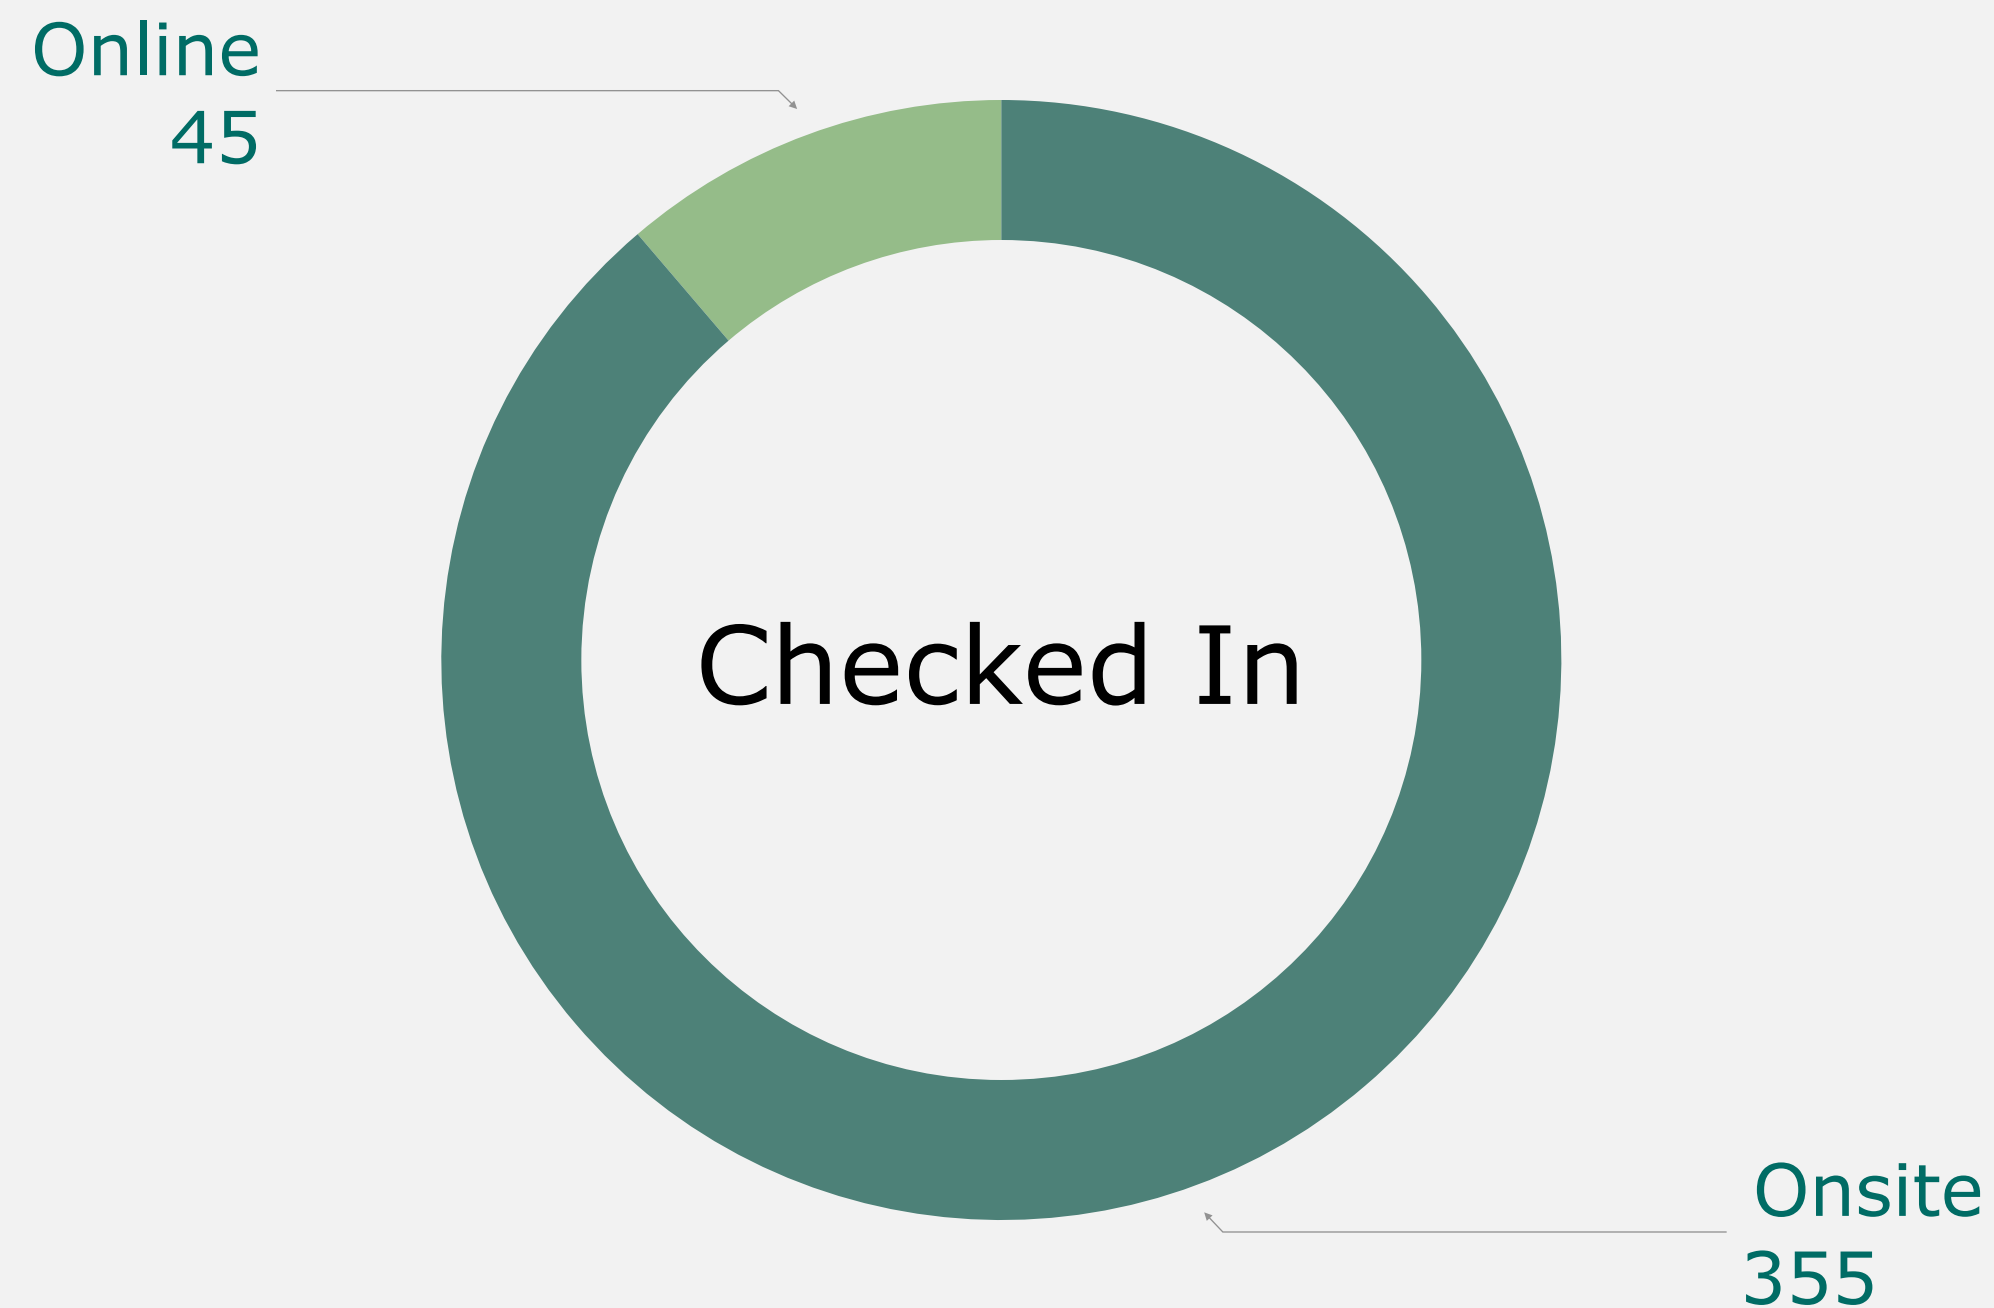

RIPE Réseaux IP
Européens

WELCOME TO RIPE 88

Mirjam Kühne | RIPE 88 | 20 May 2024

Joining Us at RIPE 88

Checked In Attendees

Checked In

- Attendees from 49 countries onsite
- 100 newcomers onsite

Registrations (total 945)